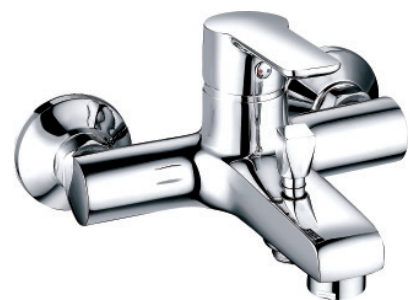

2404
Single lever shower mixer
• chrome plated • 40mm cartridge

2407
Single lever sink mixer
• chrome plated • 35mm cartridge

2506A
Single lever sink mixer
• chrome plated • 35mm cartridge

2601
Single lever washbasin mixer
• chrome plated • 35mm cartridge