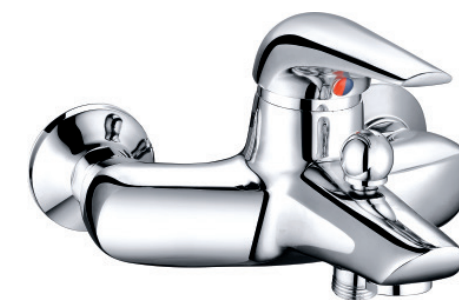

Single handle mixer

DIFENG SANITARY WARE 2014 DESIGN · INNOVATION

its imaginable origination comes from transcendent design, together with delicate details constructs enjoyable and harmonic atmosphere.

1101
Single lever washbasin mixer
• chrome plated • 40mm cartridge