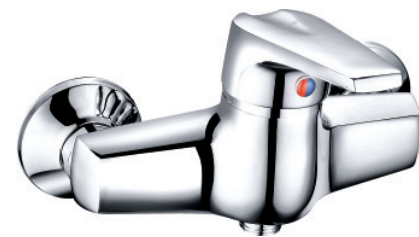

Single handle mixer

DIFENG SANITARY WARE 2014 DESIGN · INNOVATION

its imaginable origination comes from transcendent design, together with delicate details constructs enjoyable and harmonic atmosphere.

1101
Single lever washbasin mixer
• chrome plated • 40mm cartridge

1802
Single lever bidet mixer
• chrome plated • 40mm cartridge

1805
Single lever mural sink mixer
• chrome plated • 40mm cartridge

1806
Single lever sink mixer
• chrome plated • 40mm cartridge

1803
Single lever bath-shower mixer
• chrome plated • 40mm cartridge